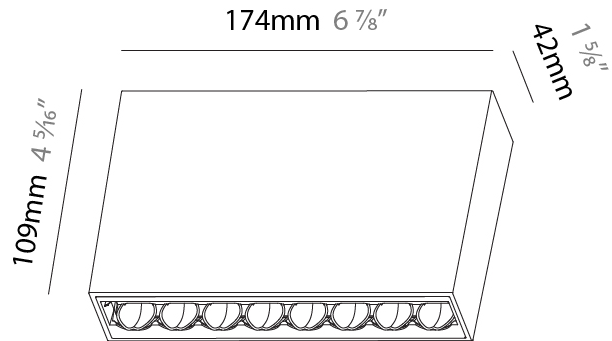

GENERAL

Series: Magiq Hollow Wallwash
Subseries: Magiq Hollow Wallwash
Brand: Prolicht
Division: Architectural
Mounting Type: Surface
Mounting Location: Ceiling
Subcategory: Wallwash

PHYSICAL

Shape: Rectangle
Length (mm): 174
Length (in): 6 ⁷/₈
Width (mm): 42
Width (in): 1 ⁵/₈
Height (mm): 109
Height (in): 4 ⁵/₁₆
Light Distribution: Direct
Fixture Finish: SSR / BKV / CWI / CRY / HAB / UFT / ITA / RUA / FTG / MYG / LOD / PUS / FRO / FUP / KIA / POP / BLS / SPG / MEY / GOH / GUM / CHC / COM / ABZ / JAG / OBR / MOS / ROR
Holder Finish: WHI / BLK
Fixture Material: Aluminum Die Cast

ELECTRICAL

Lamp Type: LED (Zhaga Standard)
Input Wattage (W): 19
Total Output Wattage (W): 17.3
Dimming: Tri-Mode (Non-Dimming and Phase Dimming (120Vac only) and 0-10V Dimming)
Driver Included: Yes
Driver Location: Integrated
Driver Type: Constant Current - Universal
Driver Class: Class 1
Input Voltage (V): 120 - 277
Constant Current (MA): 700mA

LED

Number of LEDs: 4
Color Temperature (°K): 2700 / 3000 / 3500 / 4000
Max. Delivered Lumen (lm): 1270 / 1270 / 1513 / 1544
Nominal Lumen (lm): 1492 / 1492 / 1778 / 1814
CRI: >90 CRI
Efficiency (%): 80
Lamp Life (hrs): 50000

OPTICAL

Adjustability: Fixed

RATINGS AND CERTIFICATIONS

Certified By: Certified for North American Standards
IP rating: IP20